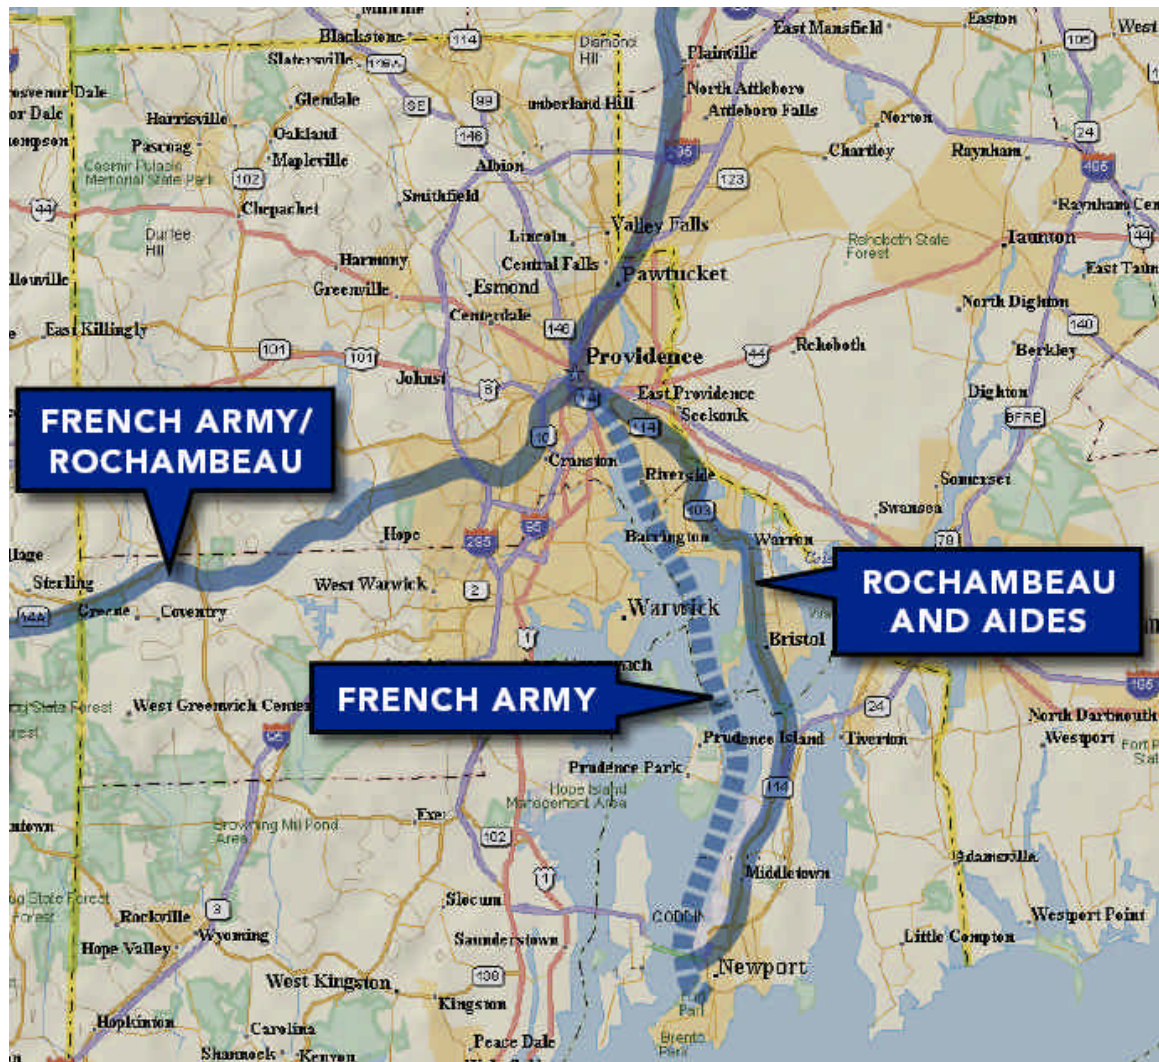

## The Washington-Rochambeau Revolutionary Route in Rhode Island

From the October 2006 National Park Service map of the trail network from Boston MA to Yorktown VA

For more information about the

### **Washington-Rochambeau Revolutionary Route National Historic Trail**

(often abbreviated as W3R-NHT) its history, recent development, and activities, see

**[WWW-W3R-US.ORG](http://WWW-W3R-US.ORG)**